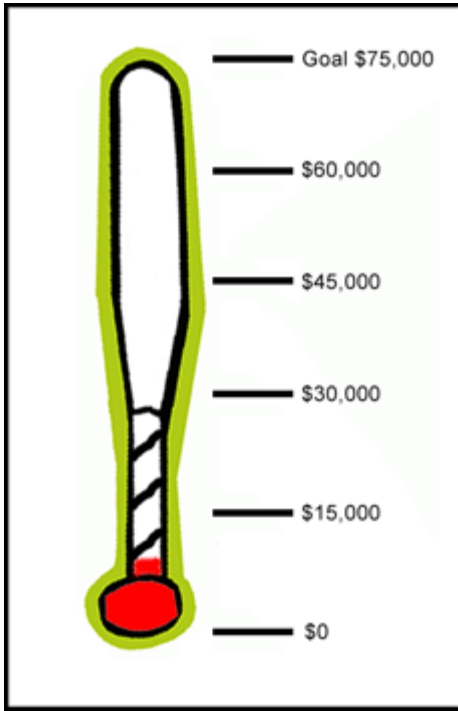

Jamesville-DeWitt Little League

St. Mary's Field Fundraiser

For over 40 years little leaguers have been playing baseball at St. Mary's field in Jamesville. In August of 2006 JD Little League agreed to purchase the land that the ball field sits on from St. Mary's Parish for \$60,000 or face the possibility of losing the property to other buyers. Unlike most other little leagues, JD doesn't have any municipal ball fields therefore we need to rely on school owned fields and land that JDLL can purchase. While we have \$30,000 in reserve to allocate for such a need, we are asking for community support to raise an additional \$75,000 to cover the balance of the purchase price and many overdue capital improvements.